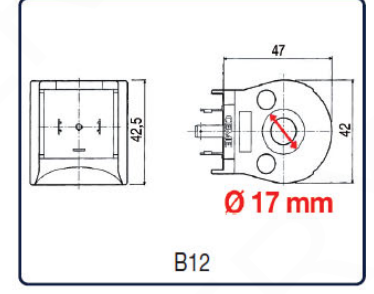

Spare coils & connectors for CEME solenoid valves

Spare connectors

		230V 50Hz	24V 50Hz	48V 50Hz	110V 50Hz	12V DC	24V DC	230V 60Hz	24V 60Hz
type	solenoid valve	code	code	code	code	code	code	code	code
B4	ESM 85 - EV 791	980300	980301	-	-	-	980302	-	-
B6	ESM 86 - EV 66 - EVB 82	980310	980311	980313	980314	980315	980316	980320	980321
B6S	ESM 87	980330	980331	980333	980334	980335	980336	-	-
B12	VSO 84 (3/8" to 1") ESV 90 - EST 93 - ECM 93 - 83-20	980410	980411	980413	980414	980415	980416	980420	980421
B60	VSO 84 (1"1/4 to 2")	980510	980511	980513	980514	980515	980516	-	-

type	code
T 22	980232
T 30	980696
T 30	980696
T 30	980696
T 30	980696

B4

B6

B12

B60