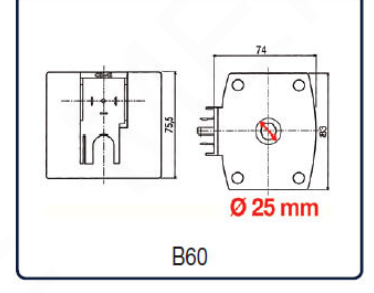

Spare coils & connectors for CEME solenoid valves

Spare connectors

		230V 50Hz	24V 50Hz	48V 50Hz	110V 50Hz	12V DC	24V DC	230V 60Hz	24V 60Hz
type	solenoid valve	code	code	code	code	code	code	code	code
B4	ESM 85 - EV 791	980300	980301	-	-	-	980302	-	-
B6	ESM 86 - EV 66 - EVB 82	980310	980311	980313	980314	980315	980316	980320	980321
B6S	ESM 87	980330	980331	980333	980334	980335	980336	-	-
B12	VSO 84 (3/8" to 1") ESV 90 - EST 93 - ECM 93 - 83-20	980410	980411	980413	980414	980415	980416	980420	980421
B60	VSO 84 (1"1/4 to 2")	980510	980511	980513	980514	980515	980516	-	-

type	code
T 22	980232
T 30	980696
T 30	980696
T 30	980696
T 30	980696