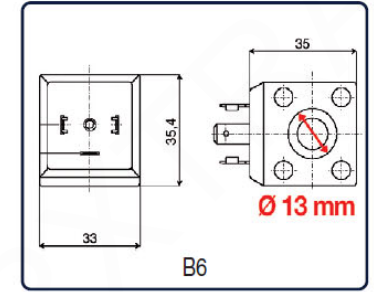

Spare coils & connectors for CEME solenoid valves

Spare connectors

		230V 50Hz	24V 50Hz	48V 50Hz	110V 50Hz	12V DC	24V DC	230V 60Hz	24V 60Hz
type	solenoid valve	code	code	code	code	code	code	code	code
B4	ESM 85 - EV 791	980300	980301	-	-	-	980302	-	-
B6	ESM 86 - EV 66 - EVB 82	980310	980311	980313	980314	980315	980316	980320	980321
B6S	ESM 87	980330	980331	980333	980334	980335	980336	-	-
B12	VSO 84 (3/8" to 1") ESV 90 - EST 93 - ECM 93 - 83-20	980410	980411	980413	980414	980415	980416	980420	980421
B60	VSO 84 (1"1/4 to 2")	980510	980511	980513	980514	980515	980516	-	-

type	code
T 22	980232
T 30	980696
T 30	980696
T 30	980696
T 30	980696

B4

B6

B12

B60