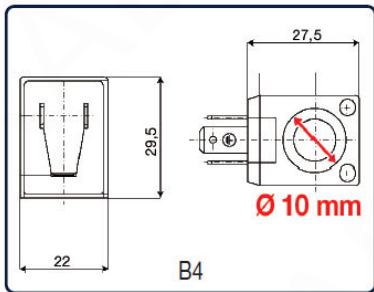

Spare coils & connectors for CEME solenoid valves

Spare connectors

		230V 50Hz	24V 50Hz	48V 50Hz	110V 50Hz	12V DC	24V DC	230V 60Hz	24V 60Hz
type	solenoid valve	code	code	code	code	code	code	code	code
B4	ESM 85 - EV 791	980300	980301	-	-	-	980302	-	-
B6	ESM 86 - EV 66 - EVB 82	980310	980311	980313	980314	980315	980316	980320	980321
B6S	ESM 87	980330	980331	980333	980334	980335	980336	-	-
B12	VSO 84 (3/8" to 1") ESV 90 - EST 93 - ECM 93 - 83-20	980410	980411	980413	980414	980415	980416	980420	980421
B60	VSO 84 (1"1/4 to 2")	980510	980511	980513	980514	980515	980516	-	-

type	code
T 22	980232
T 30	980696
T 30	980696
T 30	980696
T 30	980696

B4